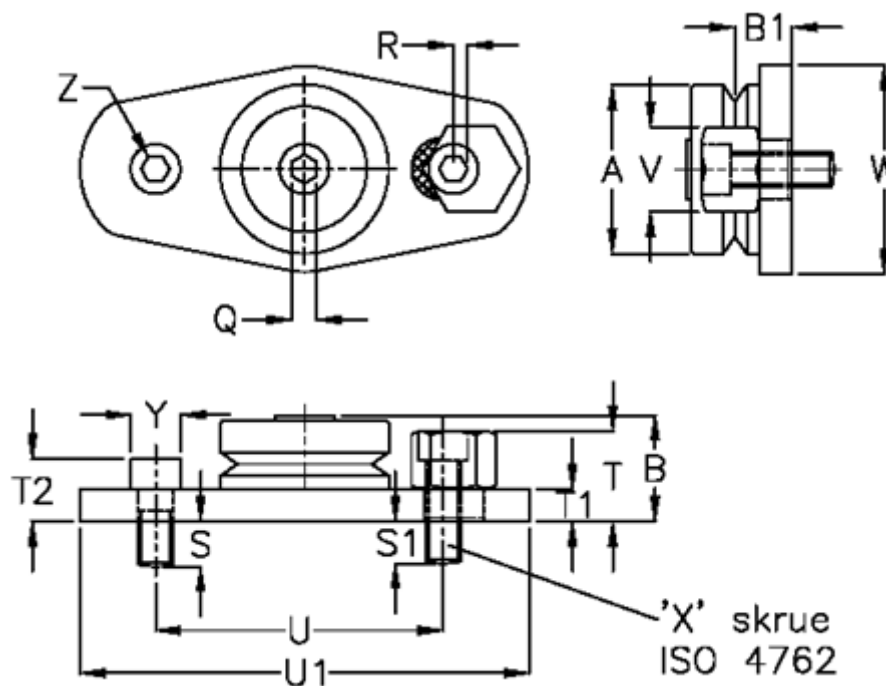

Article number: 0591330434

Description: Hepco SL2 stainless bearing SS BHJ34E-NS

Measures

a = 34.0	T1 = 6.50	Y = 10.0
B = 21.3	T2 = 12.50	Z = 14
B1 = 11.50	U = 60.0	
Q = 4.0	U1 = 90.5	
R = 2.5	V = 17	
S = 9.50	W = 42	
S1 = 8.5	Weight kg/1000 = 235	
T = 17.5	X = M6 x 1	